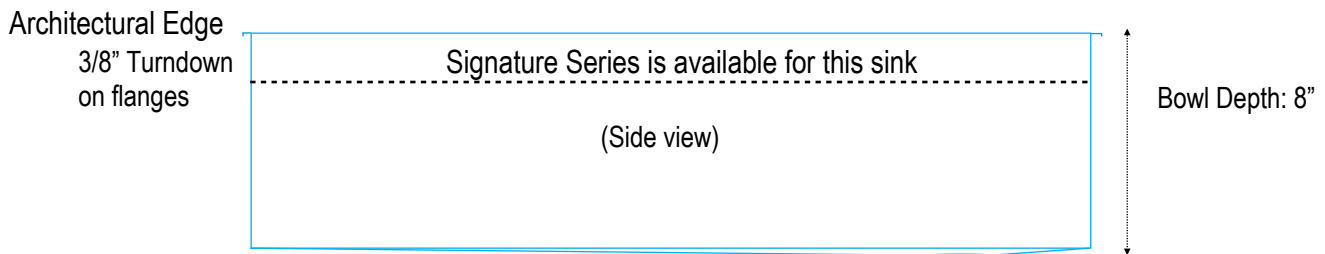

Lifetime Warranty

Kitchen and Bath Products
www.Rachiele.com 1-800-881-9044

Custom manufactured single bowl
top mount sink

Most common sizes are: 33" X 22" 43" X 22" 49" X 22"

We build every top mount sink to fit the individual situation.
The above dimensions are a general guide.