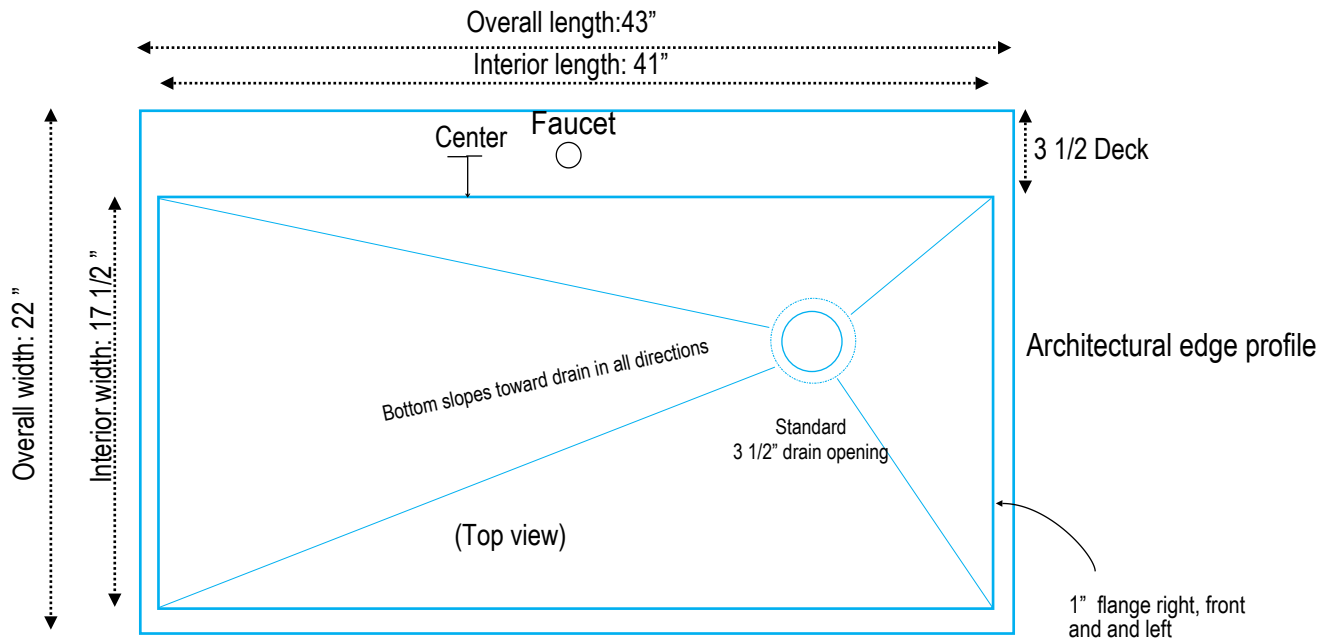

Lifetime Warranty

Kitchen and Bath Products
www.Rachiele.com 1-800-881-9044

Custom manufactured single bowl
top mount sink

Most common sizes are: 33" X 22" 43" X 22" 49" X 22"

We build every top mount sink to fit the individual situation.
The above dimensions are a general guide.