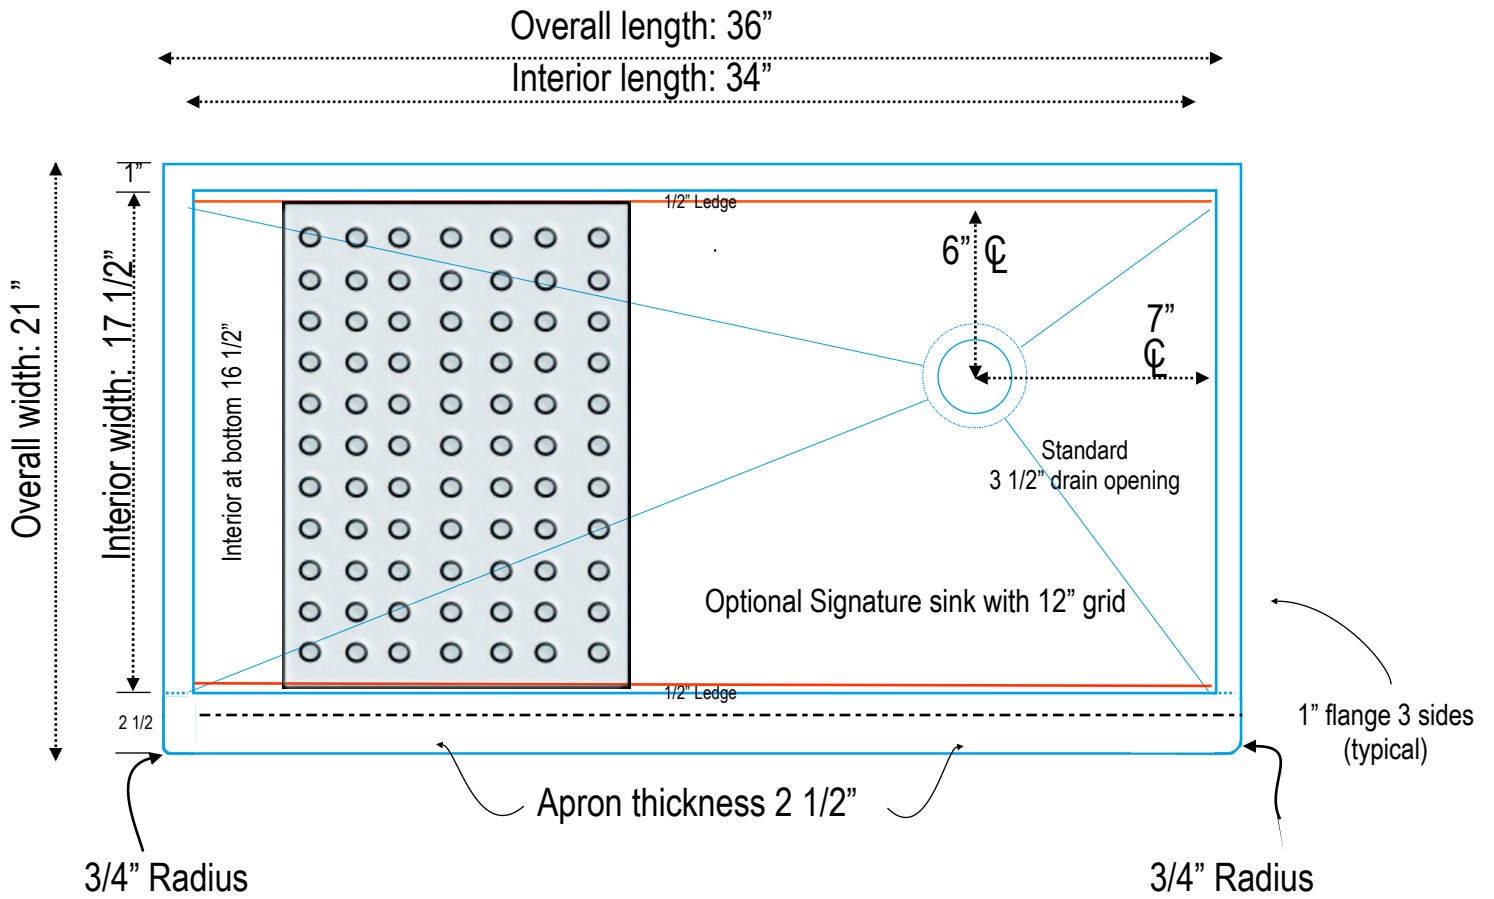

Interior -  
Apron face - TBD  
Drain location - Right Rear

PATENTED UNDER MOUNT APRON SINK

Not to Scale

Side view