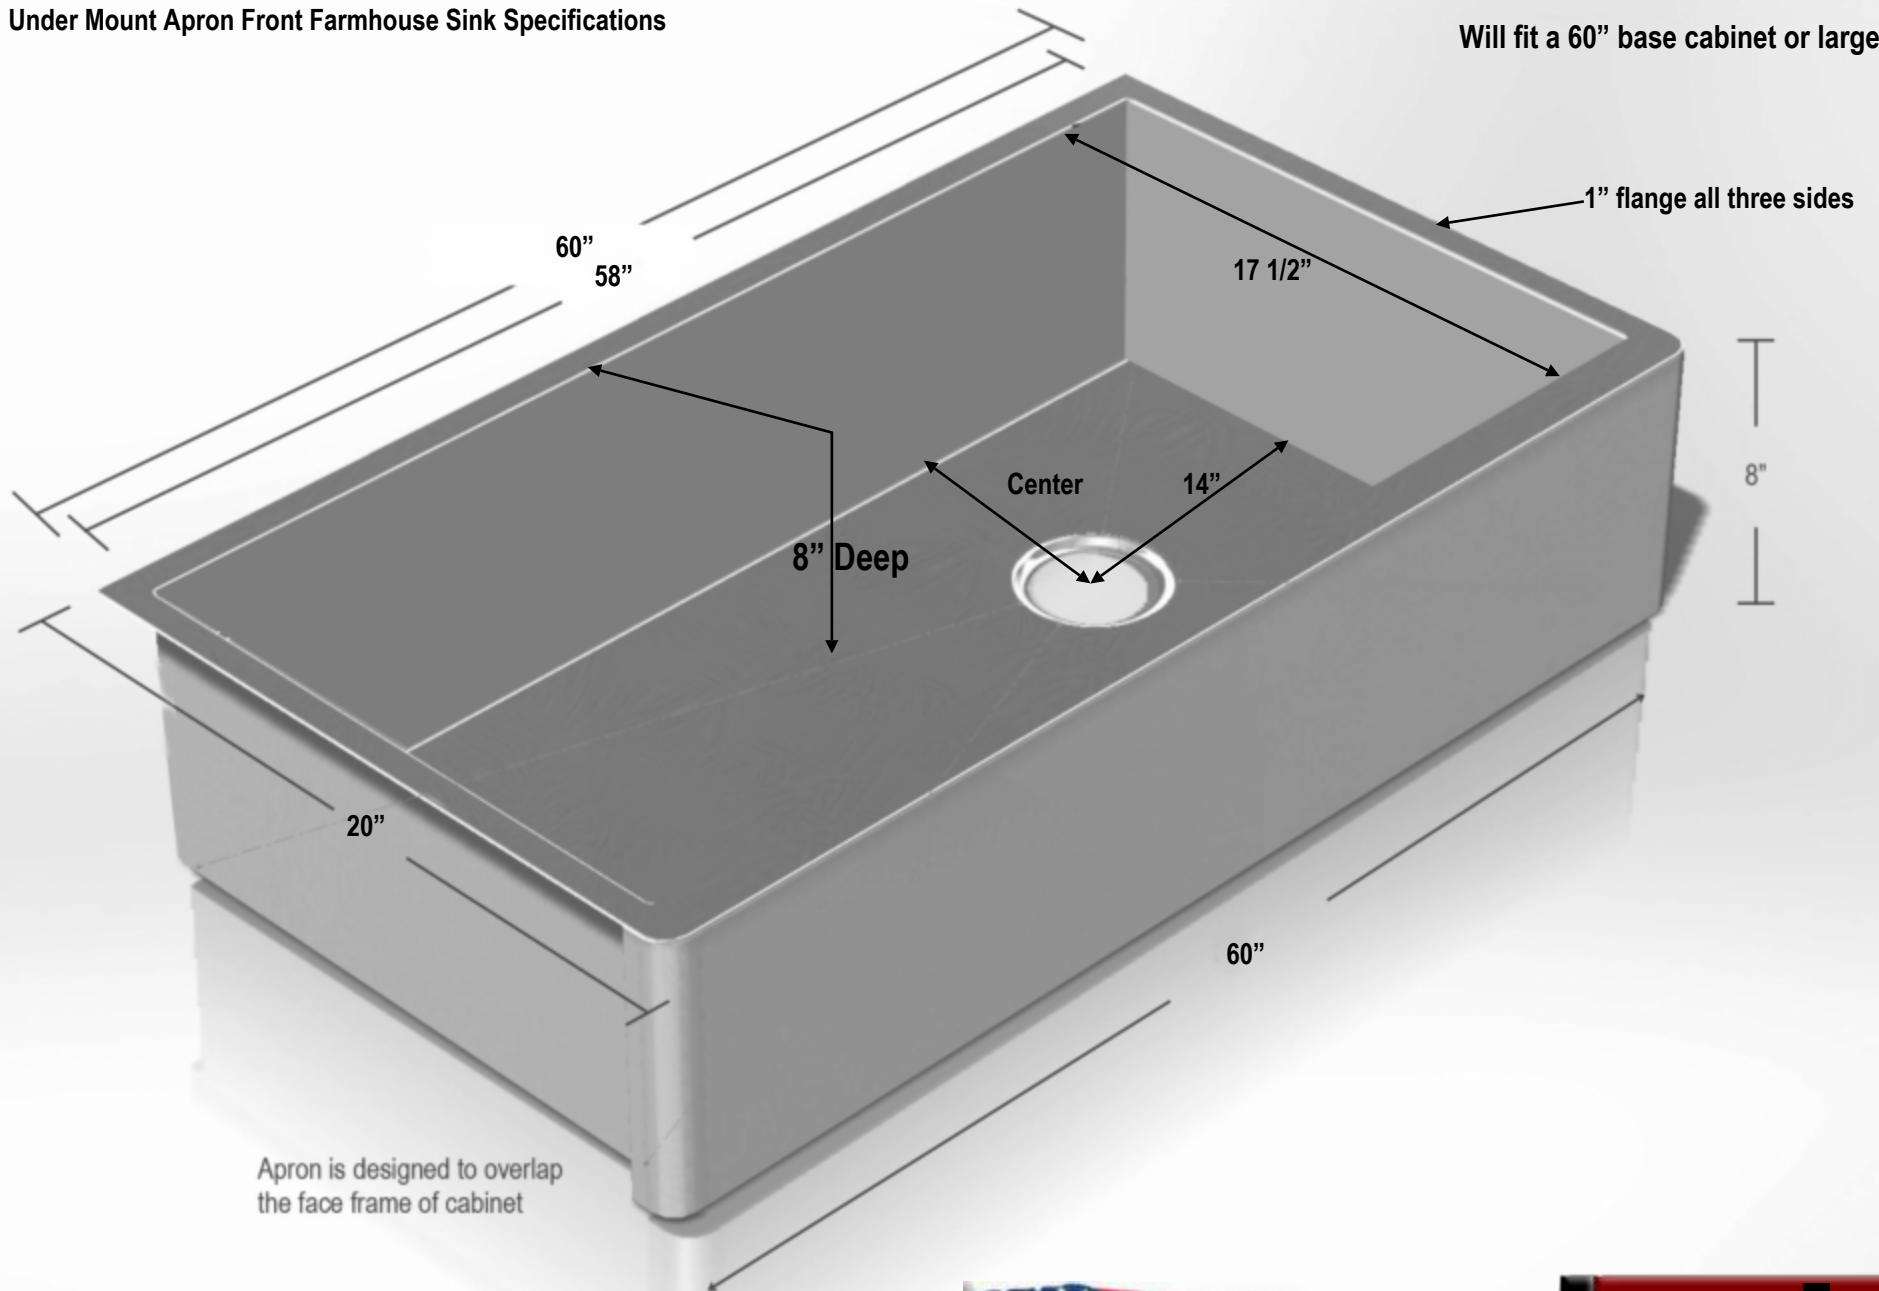

Under Mount Apron Front Farmhouse Sink Specifications

Cabinetry cut out 58 1/8" by 8 1/16"

Will fit a 60" base cabinet or larger

Support sink by three flanges only