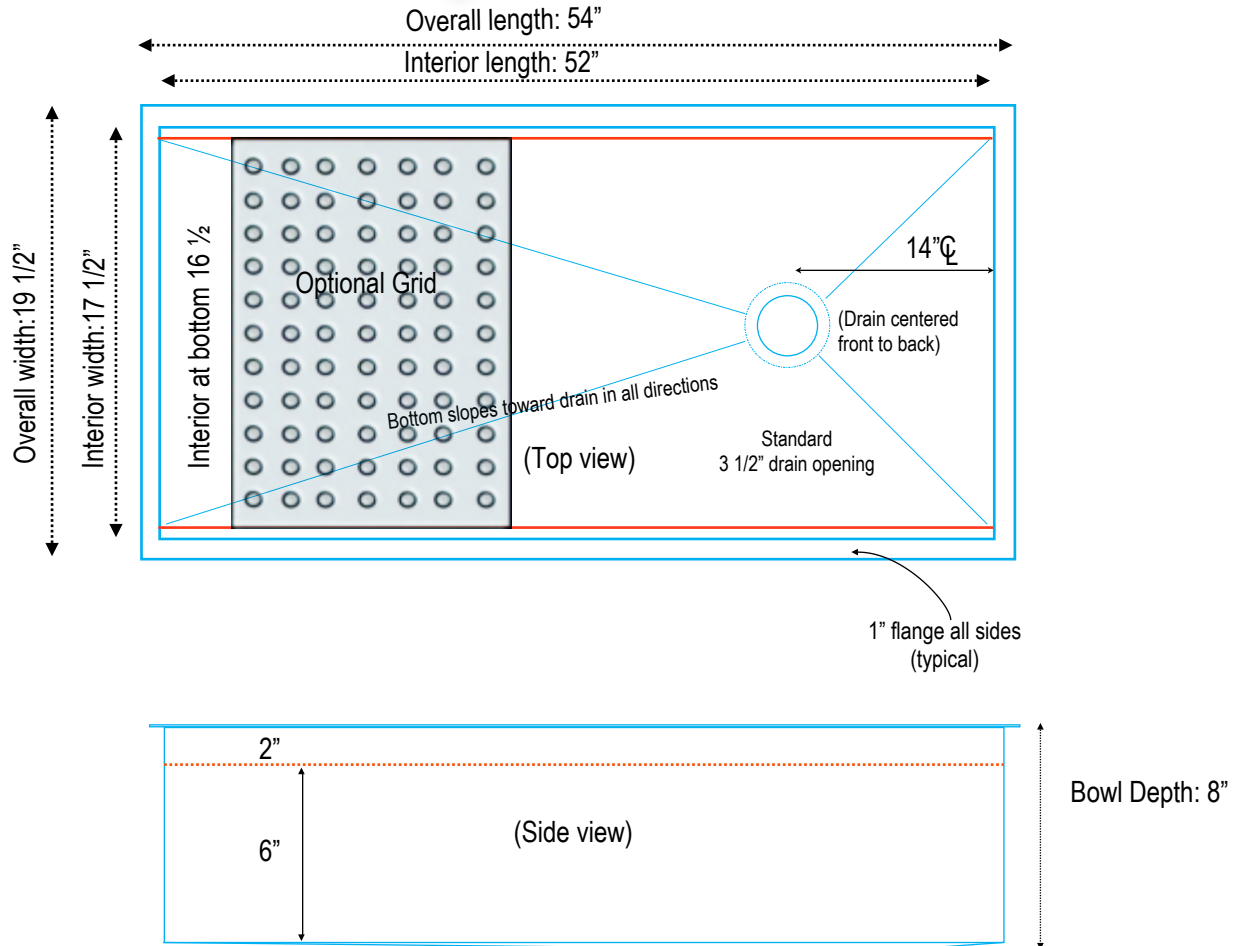

Material:

Exclusive Limited Lifetime Transferable Warranty

We anticipate that you will review these drawings, as we will be responsible for building a sink to these specifications. If you are not qualified to read these plans, we assume you will have them reviewed by a qualified person before approving these drawings.

Rachiele, LLC
74 West 2nd Street
Apopka, FL 32703
407-496-3596

This sink is designed to fit in most 54" cabinets. See cabinet installation guide online.

Exclusive Limited Lifetime Transferable Warranty