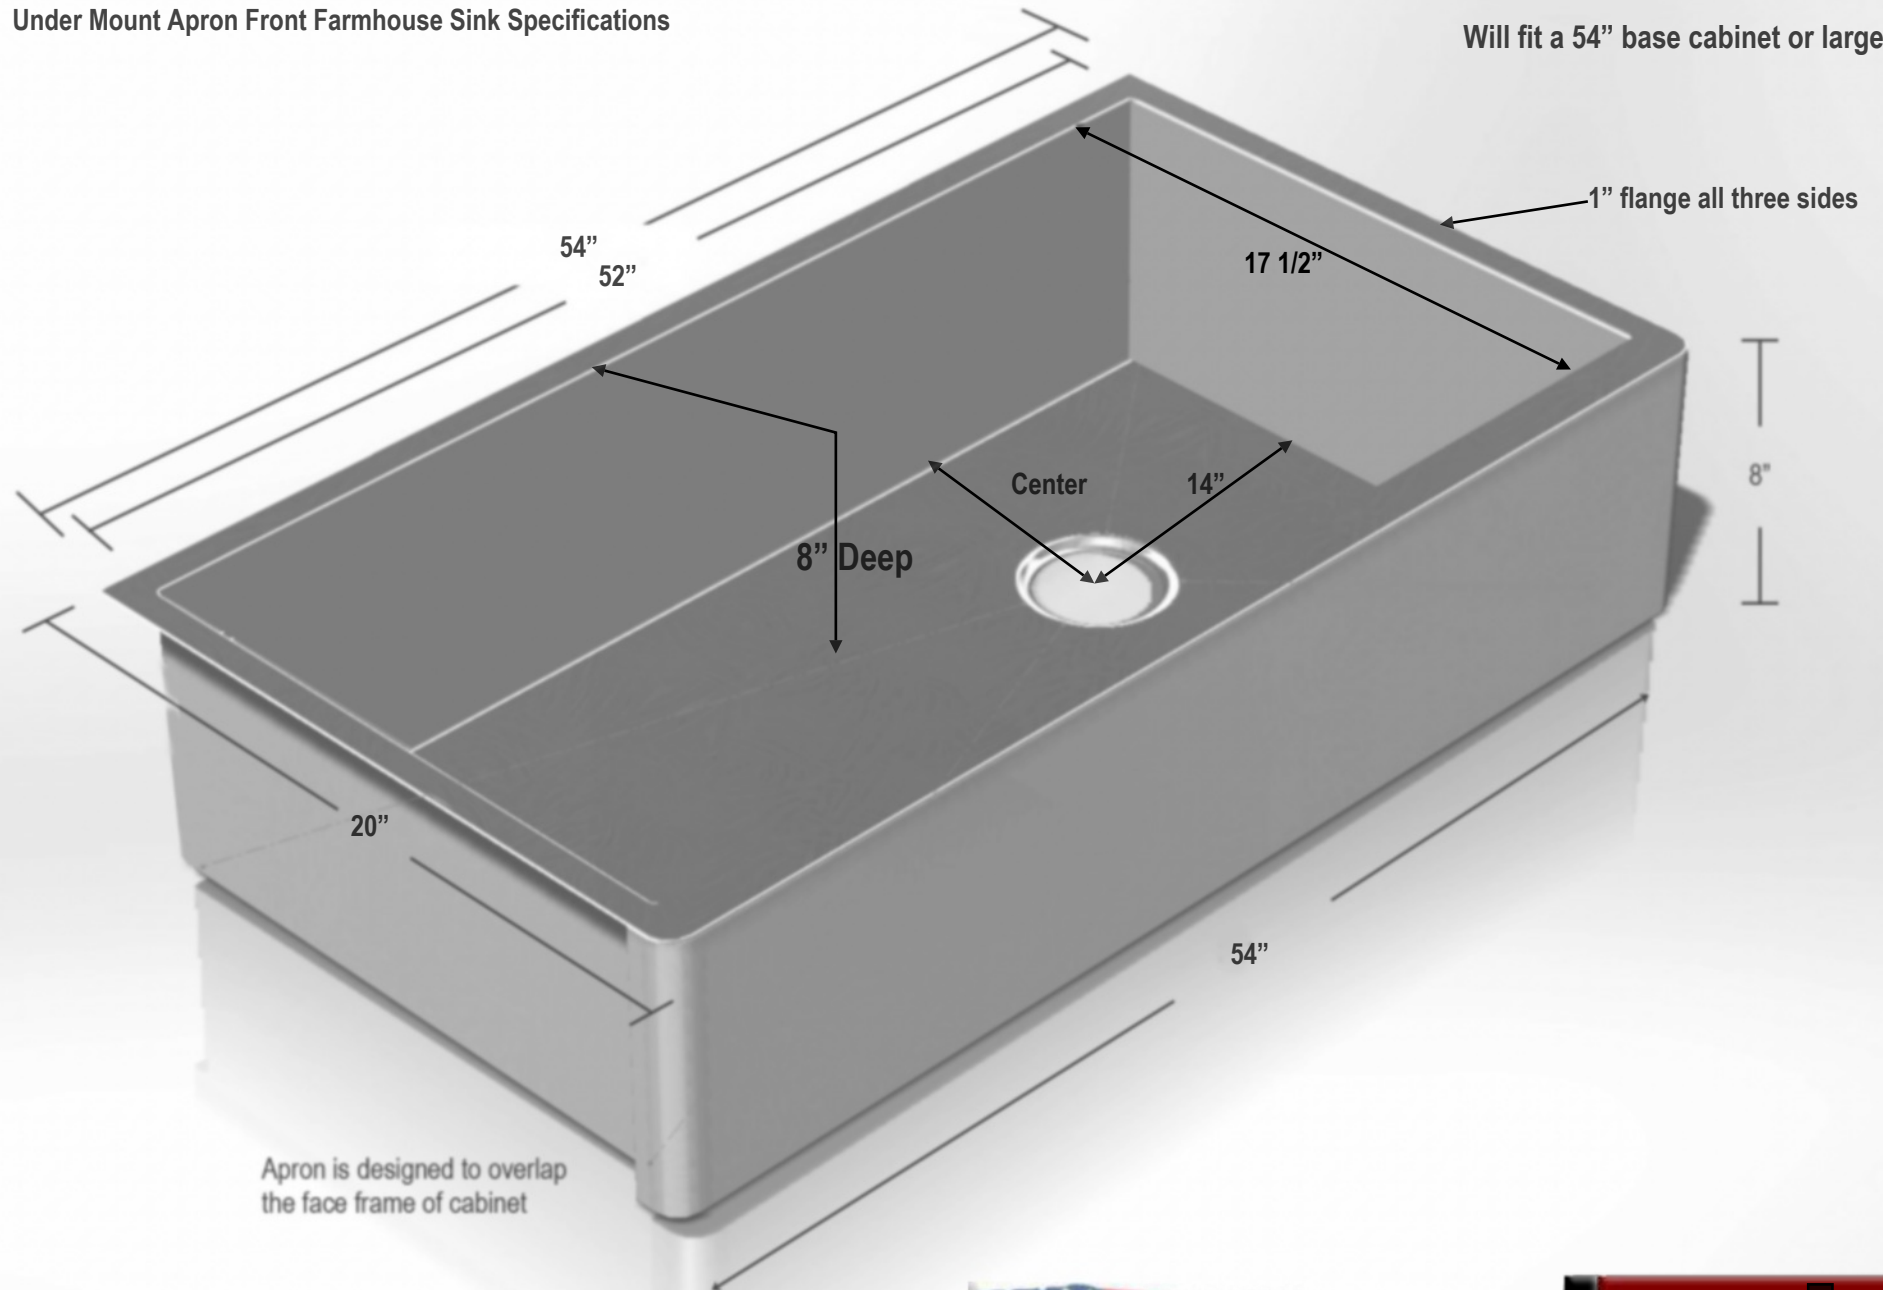

Under Mount Apron Front Farmhouse Sink Specifications

Cabinetry cut out 52 1/8" by 8 1/16"

Will fit a 54" base cabinet or larger

Support sink by three flanges only