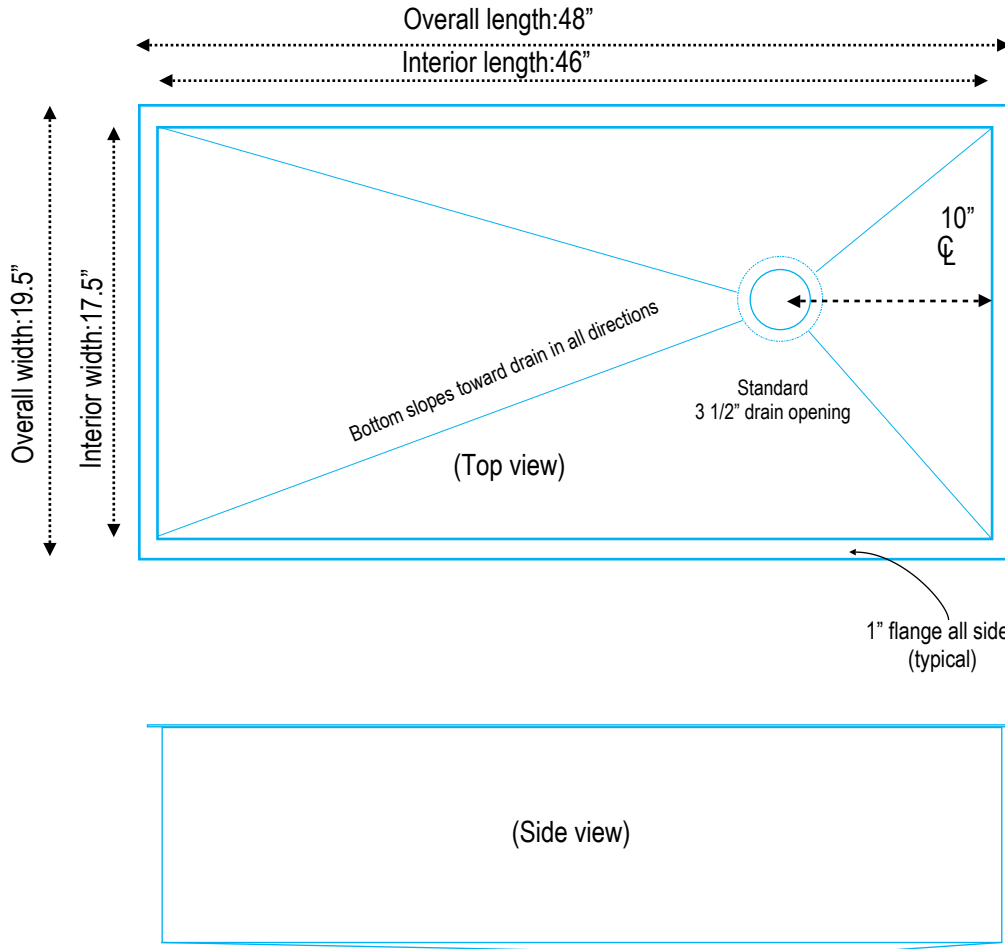

RACHIELE
 Kitchen and Bath Products
 www.Rachiele.com 1-800-881-9044
Sinks that Make Sense™

Custom manufactured single bowl
 under mount sinks

This sink is designed to fit most 48" cabinets.

Install by supporting all flanges. Do not support the bottom of the sink. See our online cabinet installation guide for more details.