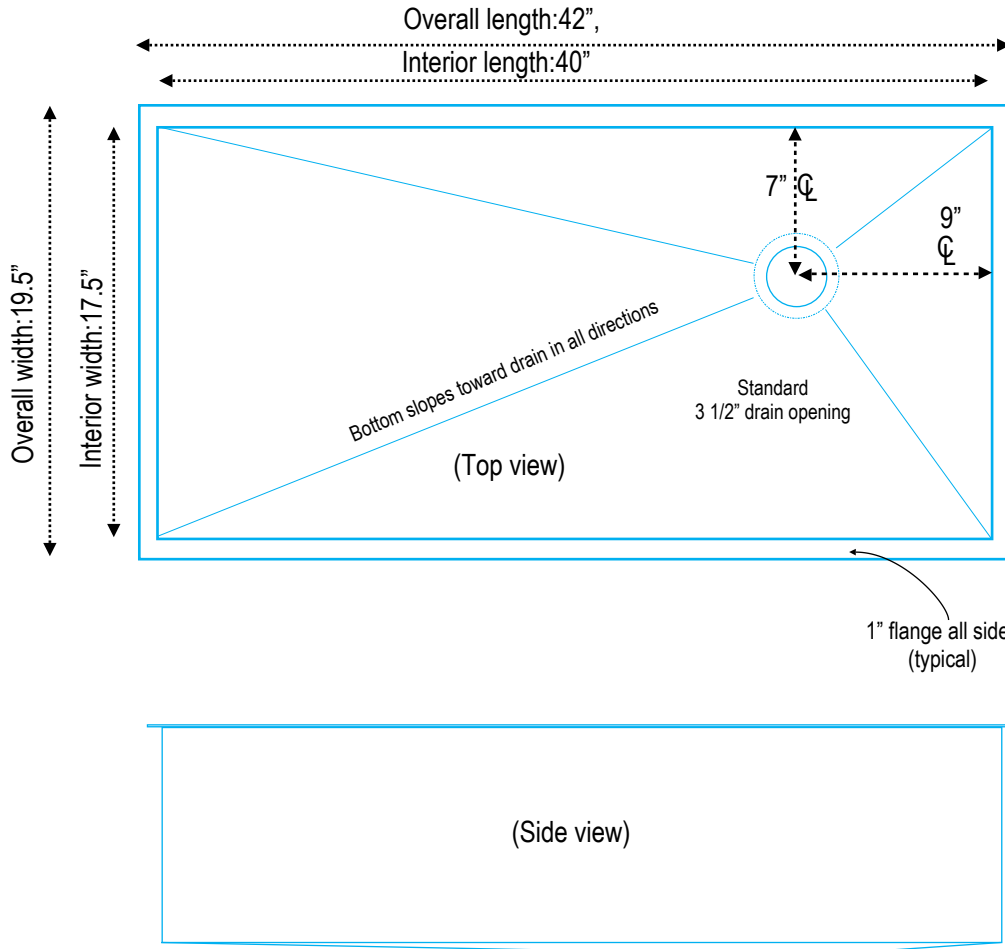

**RACHIELE**  
 Kitchen and Bath Products  
 www.Rachiele.com 1-800-881-9044  
*Sinks that Make Sense™*

Custom manufactured single bowl  
 under mount sinks

This sink is designed to fit most 42" cabinets.