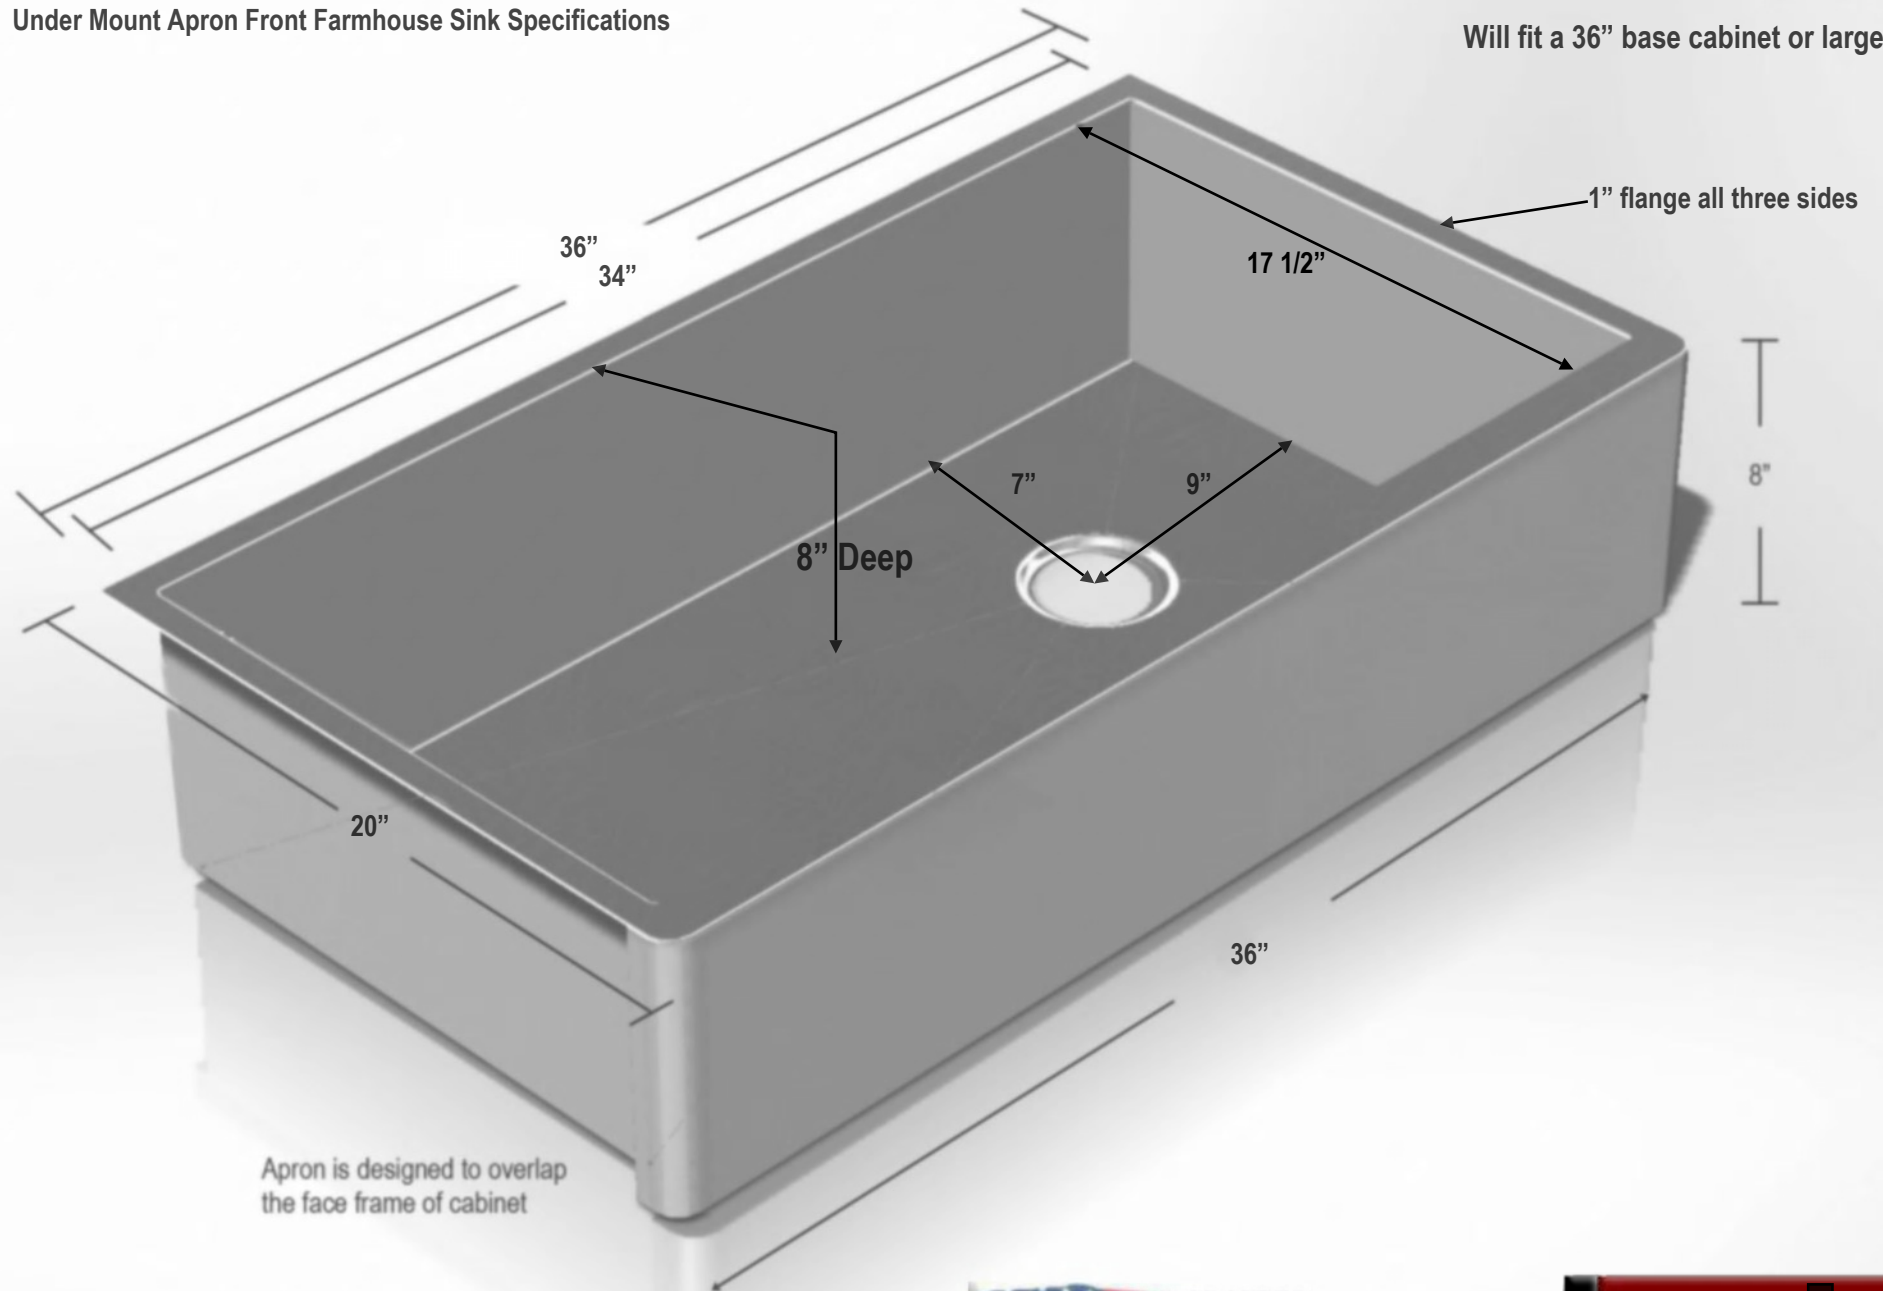

Under Mount Apron Front Farmhouse Sink Specifications

Cabinetry cut out 34 1/8" by 8 1/16"

Will fit a 36" base cabinet or larger

Support sink by three flanges only