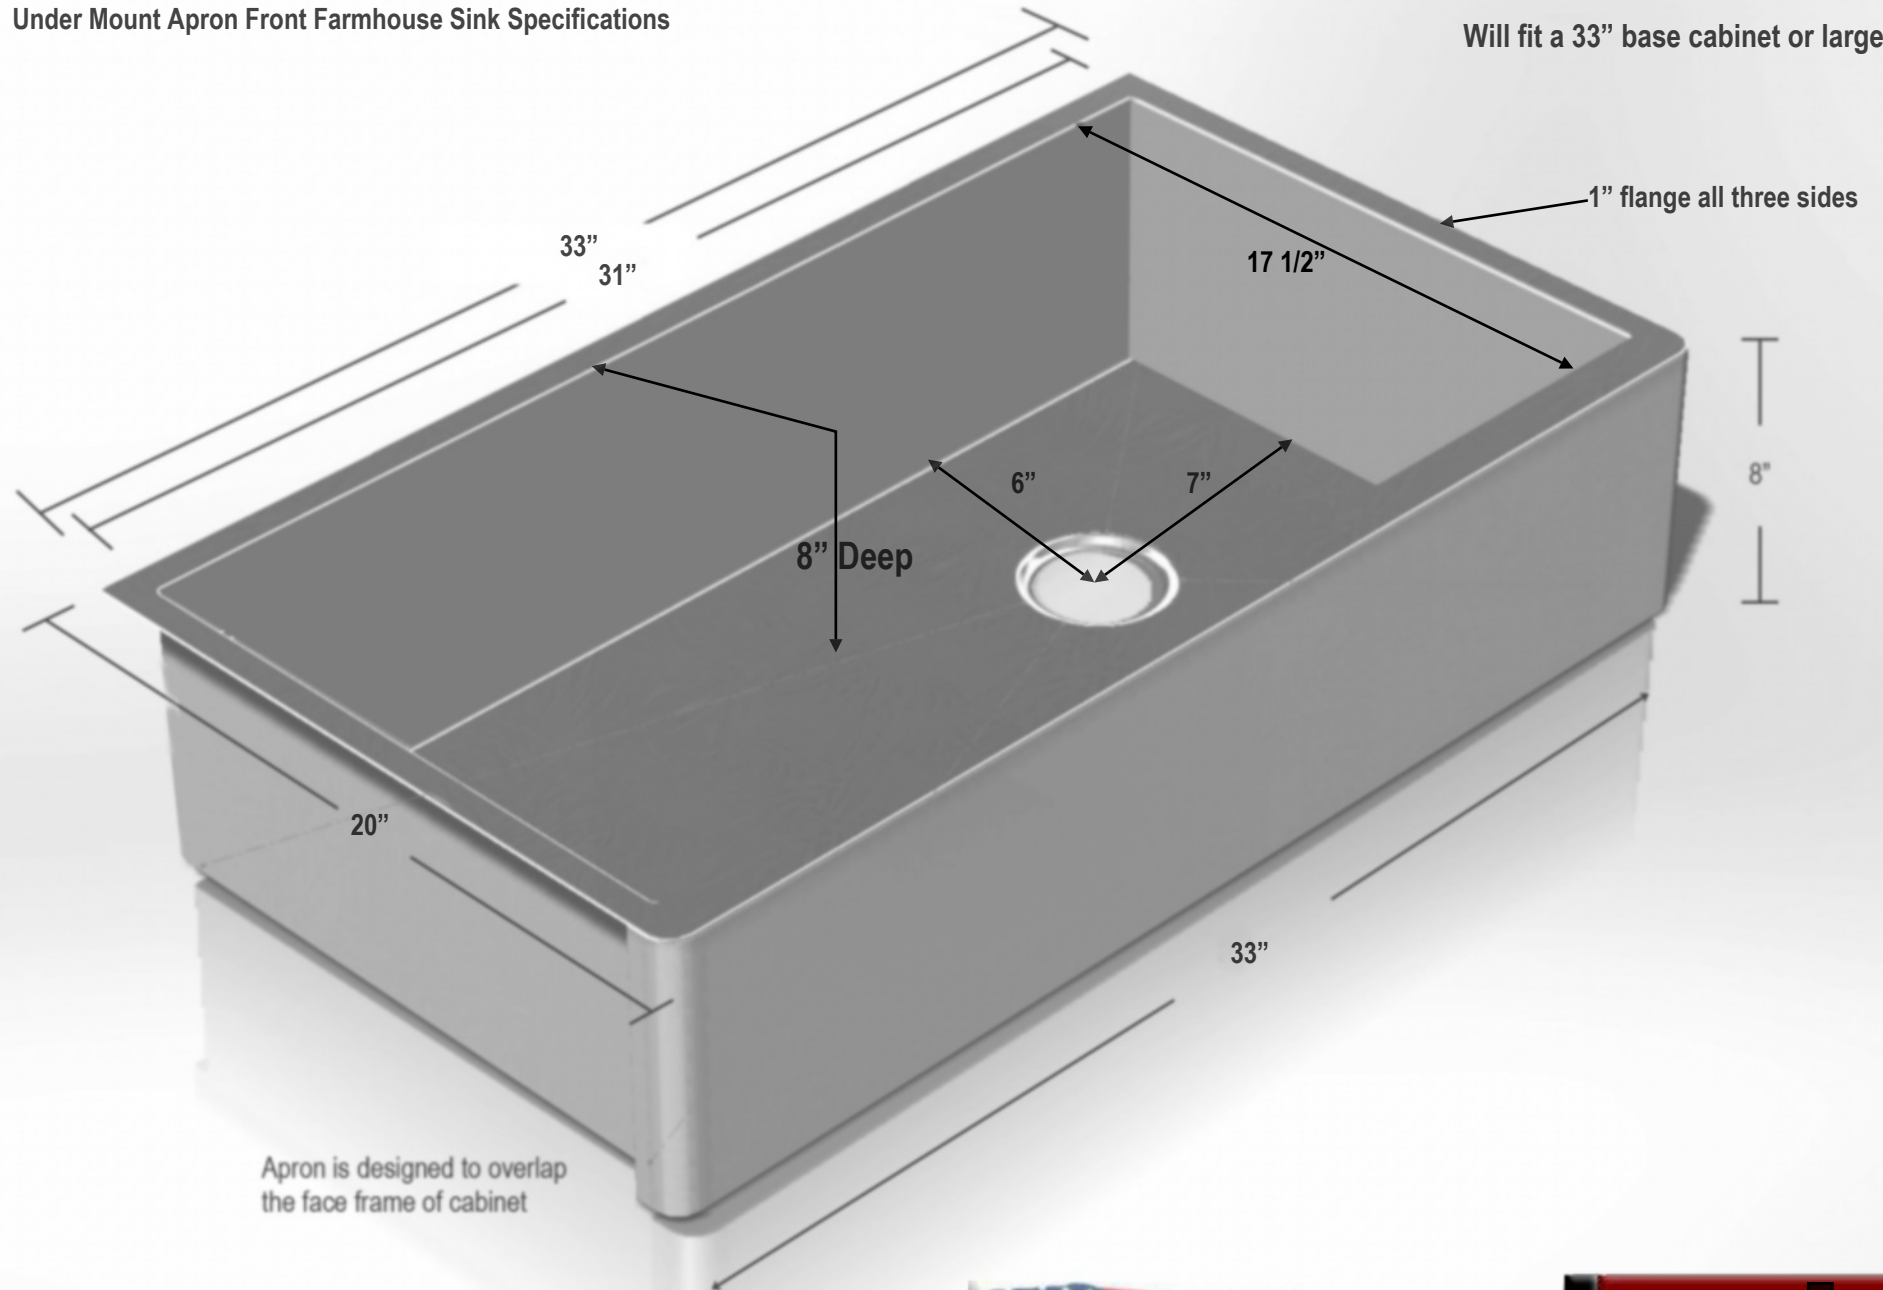

Under Mount Apron Front Farmhouse Sink Specifications

Cabinetry cut out 31 1/8" by 8 1/16"

Will fit a 33" base cabinet or larger

Support sink by three flanges only